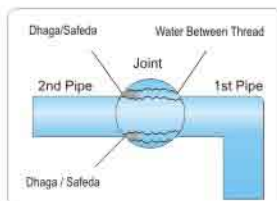

Why use Thread Seal Tapes

Thread seal tape cover all thread filling the gap between thread to thread minimizing chances of leakage (see diagram)

NO CHANCE OF LEAKAGE

Thread Seal Tape Vs Dhagha

Whereas Plumber uses thread (Know as Dhagha / Safeda) to seal joint pipe lines, thread only cover first new threads which has good chances to leaking