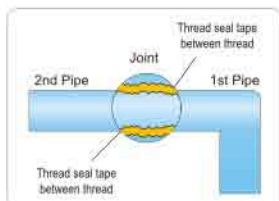

Why use Thread Seal Tapes

Thread seal tape cover all thread filling the gap between thread to thread minimizing chances of leakage (see diagram)

NO CHANCE OF LEAKAGE