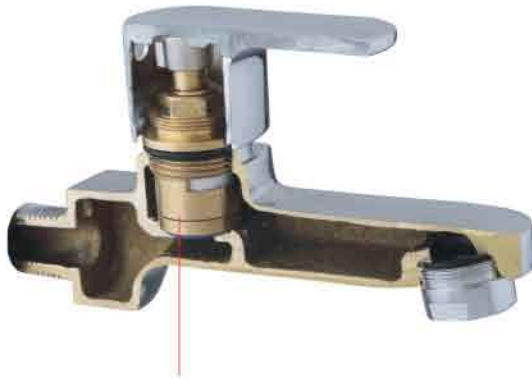

CARTRIDGE

Cartridge faucets have a hollow metal cartridge insert that seals against the spout of faucet body. Drips usually mean the cartridge needs replacing. Cartridge faucets are referred to as "washerless" because they control flow using methods other than a washer and valve seat (though they do have O-rings and seals to prevent leaking). Corsa makes a washerless single-handle faucet with a hollow brass cartridge insert that seals against the inside of the faucet body with O-ring.