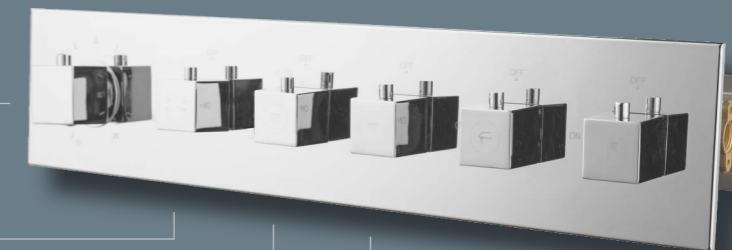

5 Way thermostatic diverter

Immerse yourself in to the
LUXURY SHOWER EXPERIENCE
with AGL's latest range of exquisite diverters

Cascade

Rain

Mist

Body Shower

Hand Shower

251637CP
5 Outlet Thermostatic
multifunction diverter
(all 5 functions can be used together)
₹59999