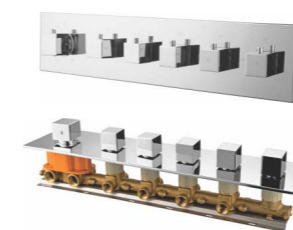

5 Way thermostatic diverter

Immerse yourself in to the
LUXURY SHOWER EXPERIENCE
with AGL's latest range of exquisite diverters

Cascade

Rain

Mist

Body Shower

Hand Shower

251637CP
5 Outlet Thermostatic
multifunction diverter
(all 5 functions can be used together)
₹59999