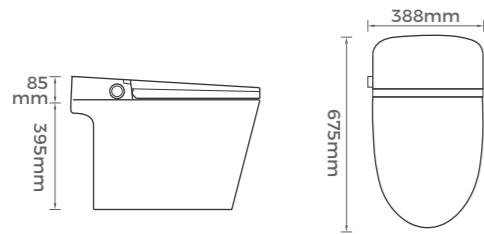

- SMART HD DISPLAY SHOWING TEMPERATURE & TIME
- CLOSET DEODORIZES AUTOMATICALLY AFTER EVERY USE OFFERING REFRESHING EXPERIENCE
- CLOSET ILLUMINATES WITH NIGHT LIGHT TO ASSIST IN DARKNESS
- NEVER BE AFFECTED BY WATER QUALITY AND PRESSURE
- ENVIRONMENT FRIENDLY FLUSHING VOLUME UP TO 3.8L ONLY

S128090101*
MRP : ₹ 107990
Roughing in : S-trap 300mm

- SIDE KNOB WITH ALL THE FEATURES FOR MANUAL OPERATION