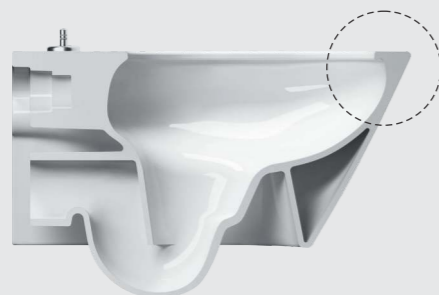

Sanitaryware

Features